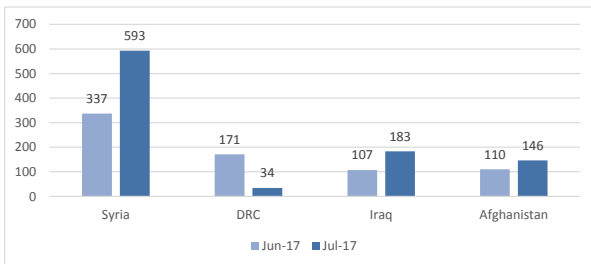

Total arrivals in Lesvos (Jan - 08 Aug 2017): **4,006**

Total arrivals in Lesvos during Aug 2017: **99**

Average daily arrivals during Aug 2017: **12**

% of arrivals in Lesvos compared to total (2017): **34%**

Estimated residual population staying on sites on the island: **4,677**

Estimated departures to Mainland: **19**

Total arrivals in Lesvos during 2016: **91,506**

Estimated # of arrivals during the last seven days

(Based on arrivals figures as provided by authorities)

2/08/2017	▲	17
3/08/2017	▼	0
4/08/2017	▶	0
5/08/2017	▲	82
6/08/2017	▼	0
7/08/2017	▶	0
8/08/2017	▶	0

Arrivals per month

Top nationalities of arrivals in Lesvos