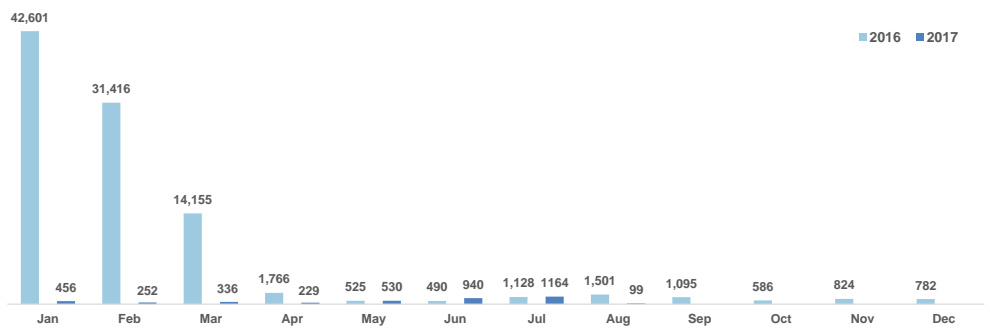

Total arrivals in Lesvos (Jan - 08 Aug 2017): **4,006**

Total arrivals in Lesvos during Aug 2017: **99**

Average daily arrivals during Aug 2017: **12**

% of arrivals in Lesvos compared to total (2017): **34%**

Estimated residual population staying on sites on the island: **4,677**

Estimated departures to Mainland: **19**

Total arrivals in Lesvos during 2016: **91,506**

Estimated # of arrivals during the last seven days

(Based on arrivals figures as provided by authorities)

2/08/2017	▲	17
3/08/2017	▼	0
4/08/2017	▶	0
5/08/2017	▲	82
6/08/2017	▼	0
7/08/2017	▶	0
8/08/2017	▶	0

Arrivals per month

Top nationalities of arrivals in Lesvos