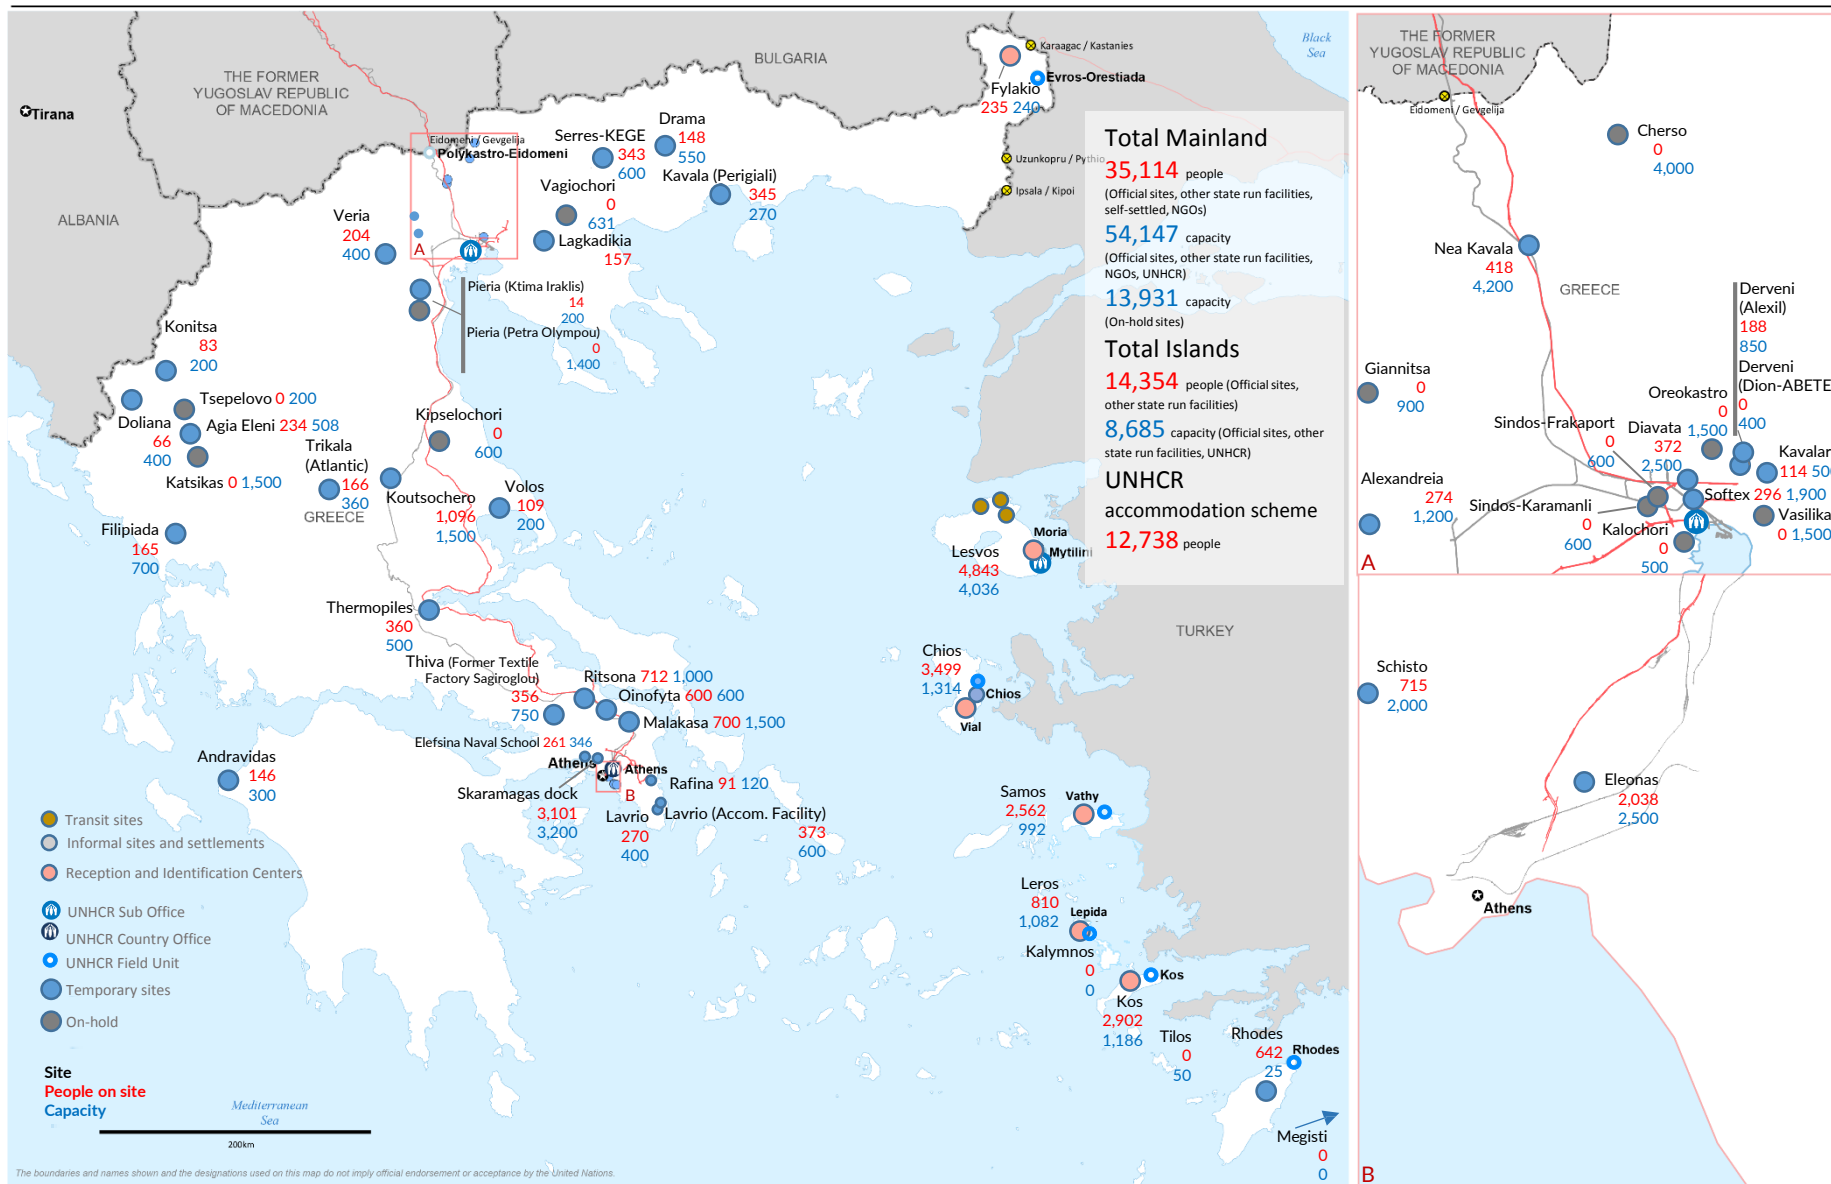

Europe Refugee Emergency

Weekly map indicating capacity and occupancy (Governmental figures)

As of 01 August 2017 10:00 a.m. EET

Presence and capacity are based on Governmental figures from the Coordination Centre for the Management of the Refugee Crisis, as of 01/08/2017 10:00 a.m. Eastern European Time. Online map with additional information: <http://www.unhcr.gr/sites>

Funded by European Union Humanitarian Aid